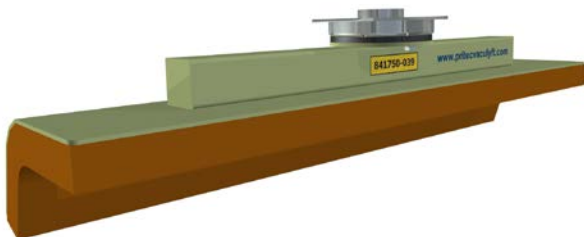

Lift tube Ø (mm)	140	160	180	200	250
	X	X	X	X	

841750-038

Suction feet 2x 20x23cm 25cm/cc

Lift tube Ø (mm)	140	160	180	200	250
	X	X	X	X	

841750-039

Kerbstone type Rudus

Lift tube Ø (mm)	140	160	180	200	250
	X	X	X	X	