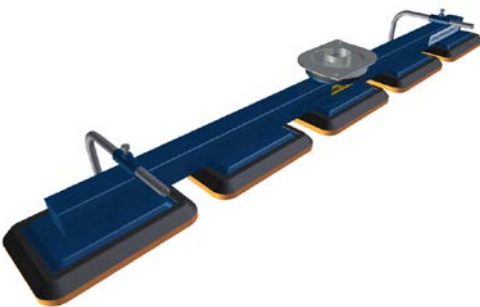

Lift tube Ø (mm)	140	160	180	200	250
	X	X	X	X	X

841750-016

20x40cm Side lift block stone

Lift tube Ø (mm)	140	160	180	200	250
	X	X	X	X	

841750-017

20x40cm Tilt funktion side lift block stone

Lift tube Ø (mm)	140	160	180	200	250
	X	X	X	X	

841750-018

12x92cm Caniveau CS1&CS2

Lift tube Ø (mm)	140	160	180	200	250
	X	X	X	X	

841750-019

12x92cm Radius Caniveau CC1 & CC2

Lift tube Ø (mm)	140	160	180	200	250
	X	X	X	X	

841750-020

20x29cm 2pc 33cm/cc Side lift thin kerb stone

Lift tube Ø (mm)	140	160	180	200	250
	X	X	X	X	

841750-021

14,5x21cm 5pc 24cm/cc Lifting yoke

Lift tube Ø (mm)	140	160	180	200	250
	X	X	X	X	X

841750-022

92cm Angled T1 T2 T3 Suction feet
Brodures

Lift tube Ø (mm)	140	160	180	200	250
	X	X	X	X	

841750-023

20x29cm 2pc 30cm/cc Suction pad for slab tilt function

Lift tube Ø (mm)	140	160	180	200	250
	X	X	X	X	

841750-025

20x29cm 2pc 30cm/cc Tilt function vertical

Lift tube Ø (mm)	140	160	180	200	250
	X	X	X	X	