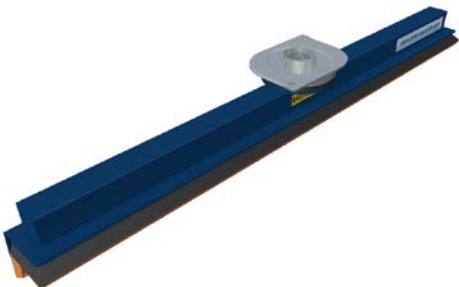

Lift tube Ø (mm)	140	160	180	200	250
	X	X	X	X	X

841750-016

20x40cm Side lift block stone

Lift tube Ø (mm)	140	160	180	200	250
	X	X	X	X	

841750-017

20x40cm Tilt funktion side lift block stone

Lift tube Ø (mm)	140	160	180	200	250
	X	X	X	X	

841750-018

12x92cm Caniveau CS1&CS2

Lift tube Ø (mm)	140	160	180	200	250
	X	X	X	X	

841750-019

12x92cm Radius Caniveau CC1 & CC2

Lift tube Ø (mm)	140	160	180	200	250
	X	X	X	X	

841750-020

20x29cm 2pc 33cm/cc Side lift thin kerb stone

Lift tube Ø (mm)	140	160	180	200	250
	X	X	X	X	

841750-021

14,5x21cm 5pc 24cm/cc Lifting yoke

Lift tube Ø (mm)	140	160	180	200	250
	X	X	X	X	X

841750-022

92cm Angled T1 T2 T3 Suction feet
Brodures

Lift tube Ø (mm)	140	160	180	200	250
	X	X	X	X	

841750-023

20x29cm 2pc 30cm/cc Suction pad for slab tilt function

Lift tube Ø (mm)	140	160	180	200	250
	X	X	X	X	

841750-025

20x29cm 2pc 30cm/cc Tilt function vertical

Lift tube Ø (mm)	140	160	180	200	250
	X	X	X	X	