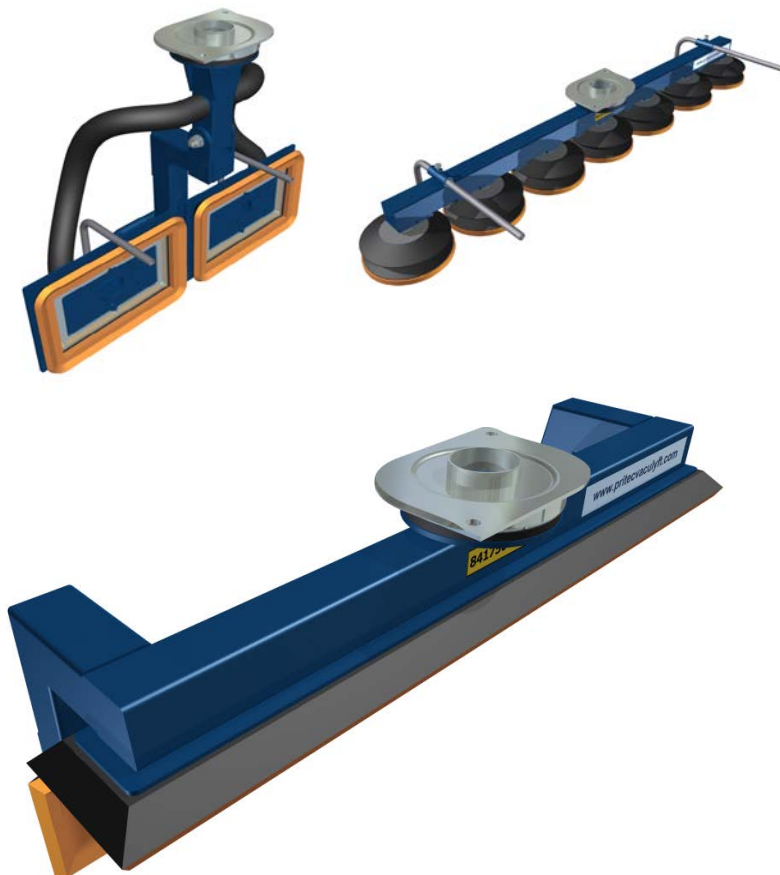

Special tools and accessories for Vaculyft Machines

Pritec Vaculyft AB
Fjärås Industriväg 9
439 74 FJÄRÅS
Sweden

Tel: +46 300- 543 543
Email: info@pritecvaculyft.com
www.pritecvaculyft.com