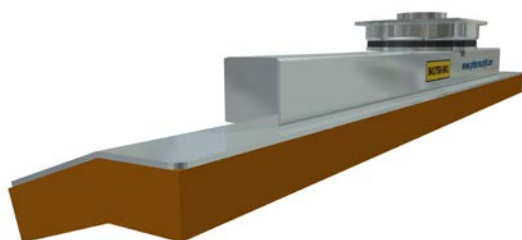

841750-041

Kerbstone NT02 Gleiderband

Lift tube Ø (mm)	140	160	180	200	250
	X	X	X	X