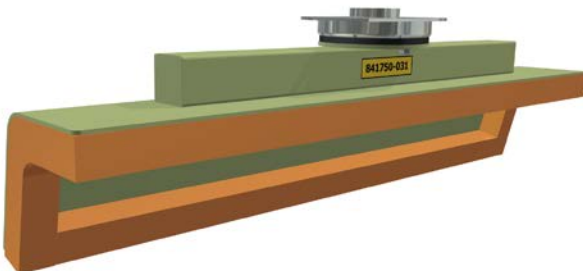

841750-031

Suction feet for Kerbstone 77°

Lift tube Ø (mm)	140	160	180	200	250
	X	X	X	X