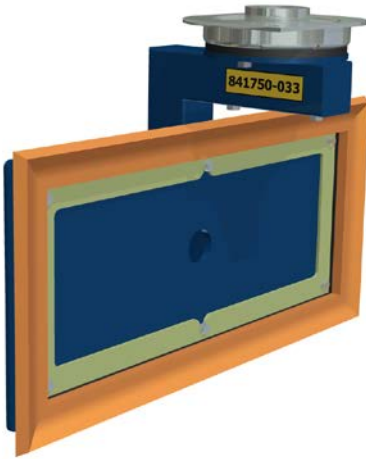

Lift tube Ø (mm)	140	160	180	200	250
	X	X	X	X	

841750-033

Kerbstone sidlift 45x22cm

Lift tube Ø (mm)	140	160	180	200	250
	X	X	X	X	X

841750-034

Angled slab 29x20cm x 2pc

Lift tube Ø (mm)	140	160	180	200	250
	X	X	X	X	X