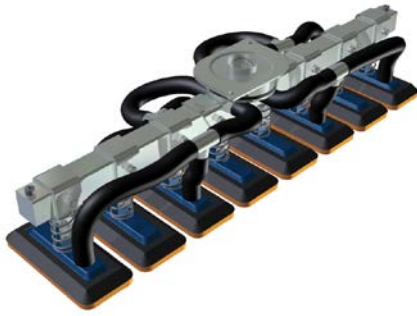

841750-001

9,5x20cm 8pc Adjustable

Lift tube Ø (mm)	140	160	180	200	250
	X	X	X	X	X