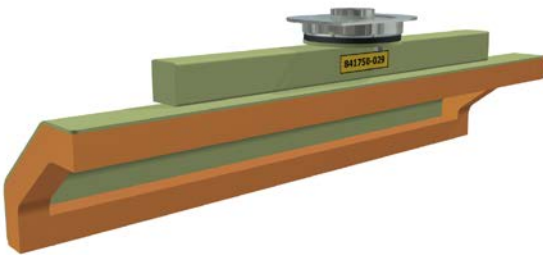

Lift tube Ø (mm)	140	160	180	200	250
	X	X	X	X	

841750-028

Suction feet Kerbstone 50cm

Lift tube Ø (mm)	140	160	180	200	250
	X	X	X	X	

841750-029

Suction feet for kerbstone A2

Lift tube Ø (mm)	140	160	180	200	250
	X	X	X	X	