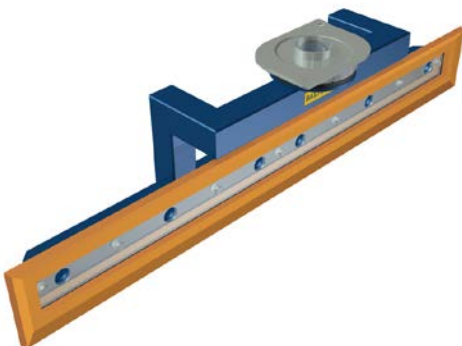

Lift tube Ø (mm)	140	160	180	200	250
	X	X	X	X	X

841750-002

15x21cm 5pc Adjustable

Lift tube Ø (mm)	140	160	180	200	250
	X	X	X	X	X

841750-003

12x32cm 2pc Tilt function (angle adapter)

Lift tube Ø (mm)	140	160	180	200	250
	X	X	X	X	

841750-004

11,5x88cm Kerbstone side lift

Lift tube Ø (mm)	140	160	180	200	250
	X	X	X	X	

841750-005

10x64cm 2pc Kerbstone angle 80°

Lift tube Ø (mm)	140	160	180	200	250
	X	X	X	X	

841750-006

11,5x89cm Side lift kerbstone Uranos adjustable center of gravity

Lift tube Ø (mm)	140	160	180	200	250
	X	X	X	X	

841750-008

Adapter Probst

841750-011

Adjustable Rinnen stein

Lift tube Ø (mm)	140	160	180	200	250
	X	X	X	X	X

841750-015

Multi for Rinnen stein adjustable spacing
 Ø150 x7pc, Ø150 x 5pc

Lift tube Ø (mm)	140	160	180	200	250
	X	X	X	X	X

841750-016

20x40cm Side lift block stone

Lift tube Ø (mm)	140	160	180	200	250
	X	X	X	X	

841750-017

20x40cm Tilt funktion side lift block stone

Lift tube Ø (mm)	140	160	180	200	250
	X	X	X	X	