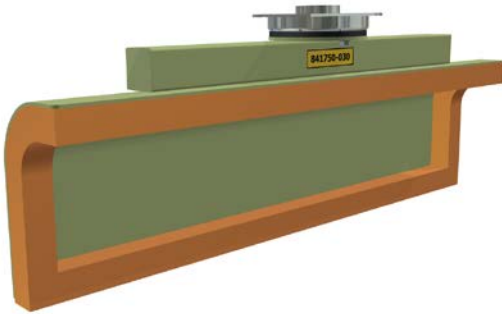

Suction feet for kerbstone P1

Lift tube Ø (mm)	140	160	180	200	250
	X	X	X	X