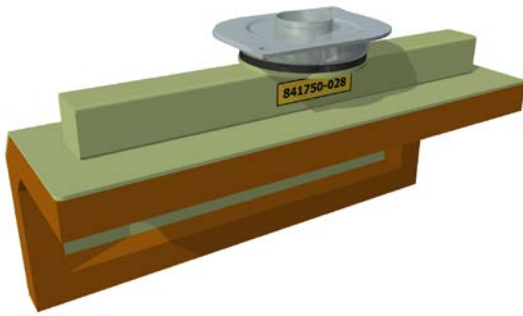

841750-028

Suction feet Kerbstone 50cm

Lift tube Ø (mm)	140	160	180	200	250
	X	X	X	X